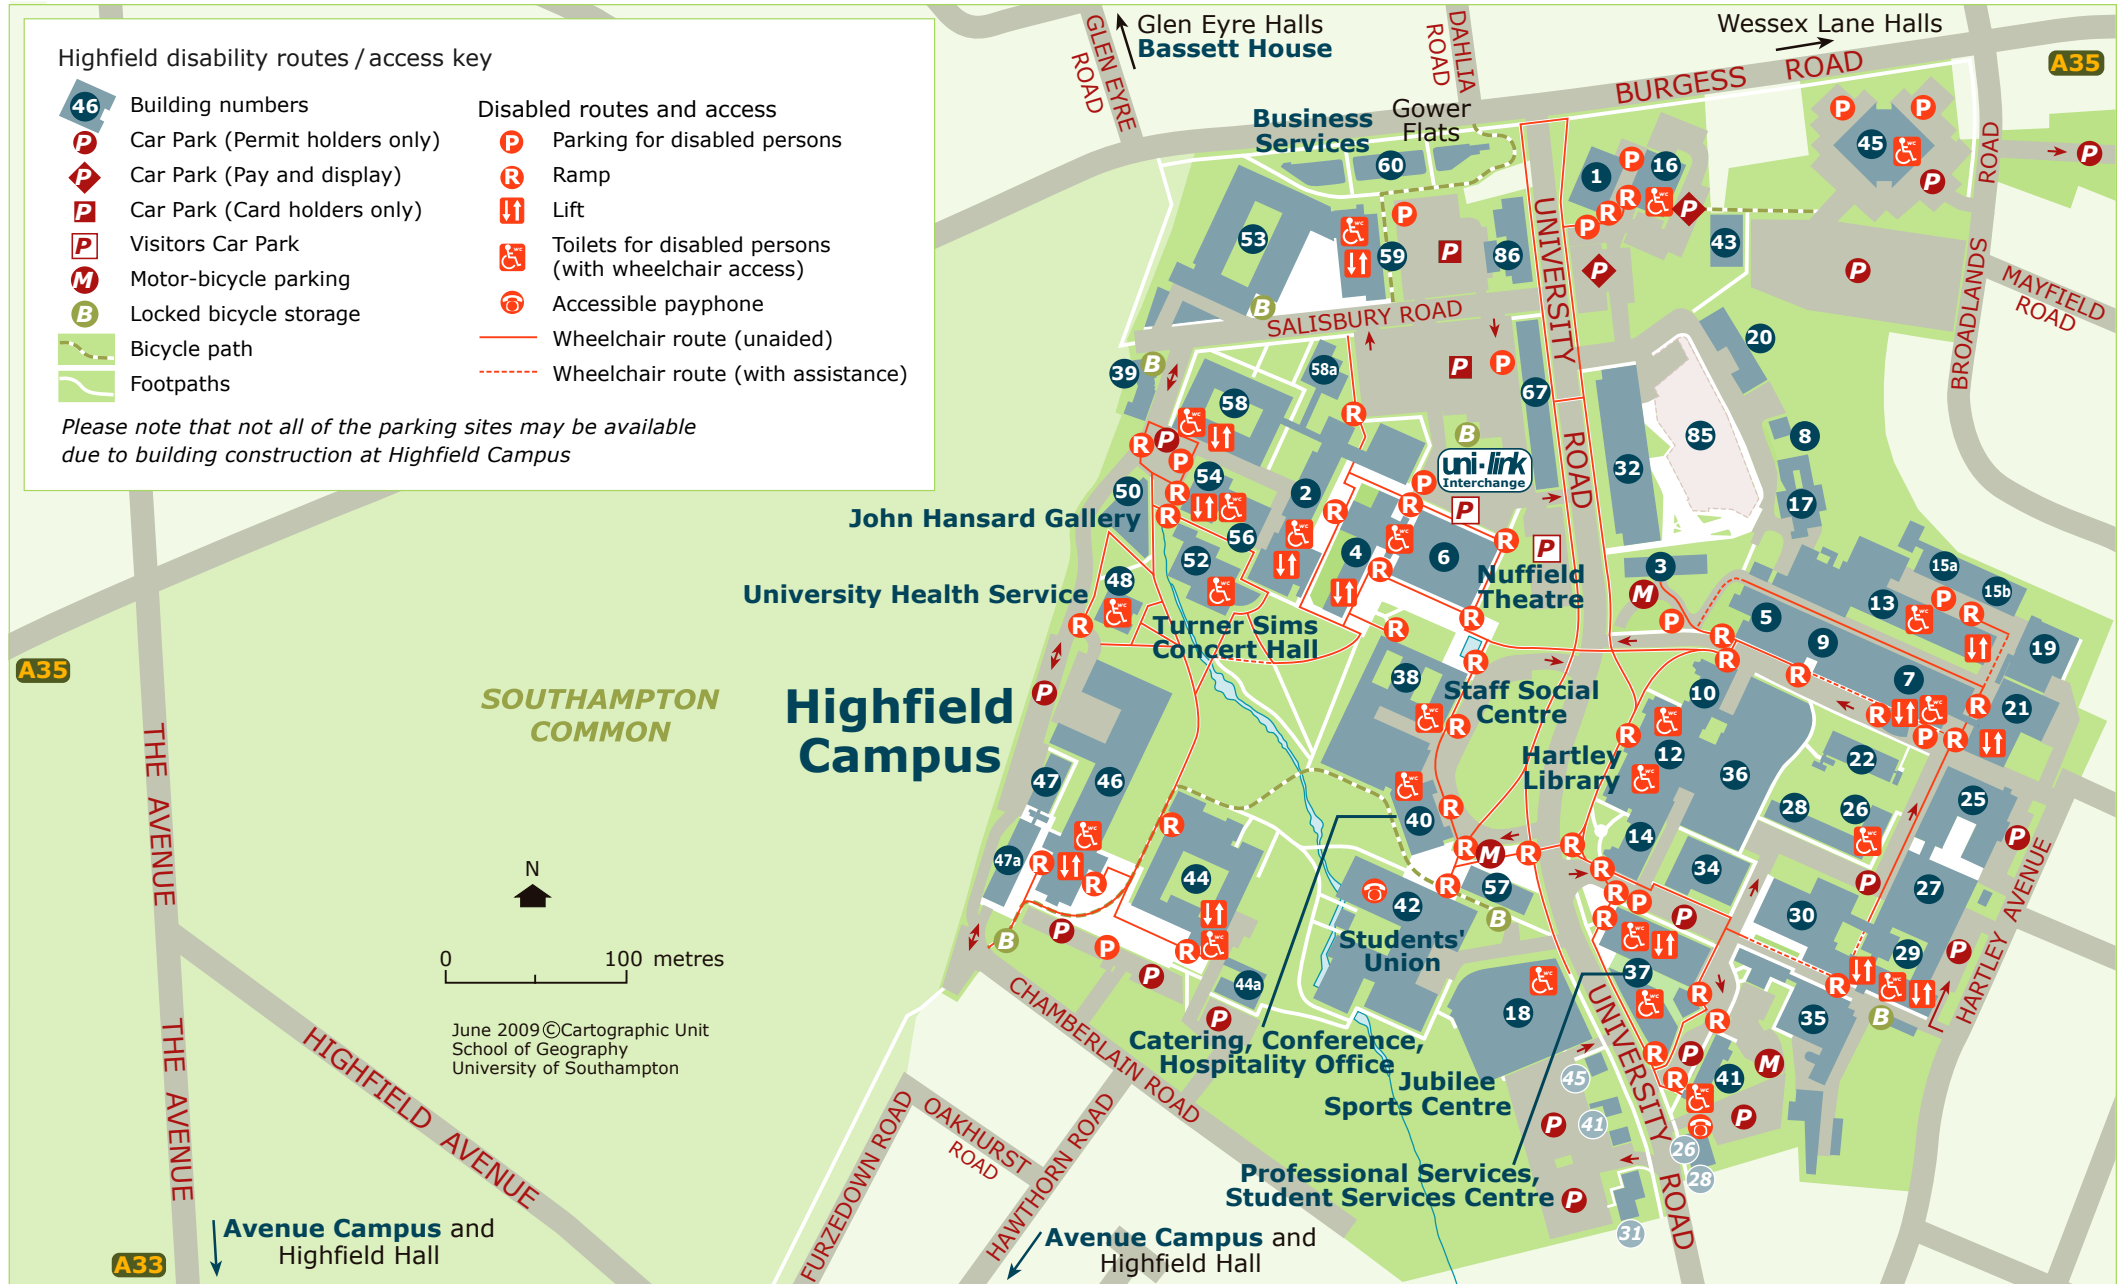

MAP 5b Highfield Campus parking and disability routes/access

Accommodation Office (Student Services Centre)	37
Aerospace Engineering	13
Archaeology (Avenue Campus)	65a
Audio Visual Presentation Services	54
Biological Sciences (Boldrewood)	62
Boldrewood Conference Centre (Boldrewood)	62
Bookshop	60
Business Services	60
Careers Advisory Service	3
Cartographic Unit	44
Centre for Language Study (Avenue Campus)	65
Centre for Learning & Teaching	2
Chaplaincy	41 No.41 University Road
Chemistry	27 29 30
Civil Engineering and the Environment	7 21 22 46
Communications (Student Services Centre)	37
Counselling Service	28 No.28 University Road
Day Nursery	41
Dental Access Centre	31 No.31 University Road
Dyslexia Services (LDC)	45 No.45 University Road
Economics	58
Education	32 34 56
Electronics & Computer Science	1 16 20 32 46 47 53 59 86
Engineering Materials	5
Engineering Workshops	9
English (Avenue Campus)	65
e-Science Centre	25
Estates & Facilities	35
Eustice Building	5
Faraday Building	21
Fees Office (Student Services Centre)	37
Film Studies (Avenue Campus)	65
Fitness Studio	43
EEE Building	32
Geodata Institute	44a
Geography	44
George Thomas Building	37
Gower Building	60
Graduation Office (Student Services Centre)	37
Health Sciences	45 67
Highfield Health	31 No.31 University Road
History (Avenue Campus)	65
Human Performance Laboratory	56
Human Resources	37
Institute for Life Sciences (under construction)	85
Institute of Sound & Vibration Research	13
iSolutions	2 35 54 58
James Parkes Building (Avenue Campus)	65
John Hansard Gallery	50
Jubilee Sports Centre	18
Lanchester Building	7
Law	4
Library	10 12 14 36
Main Entrance	12
Goods Entrance, Gurney Dixon Building	10 36